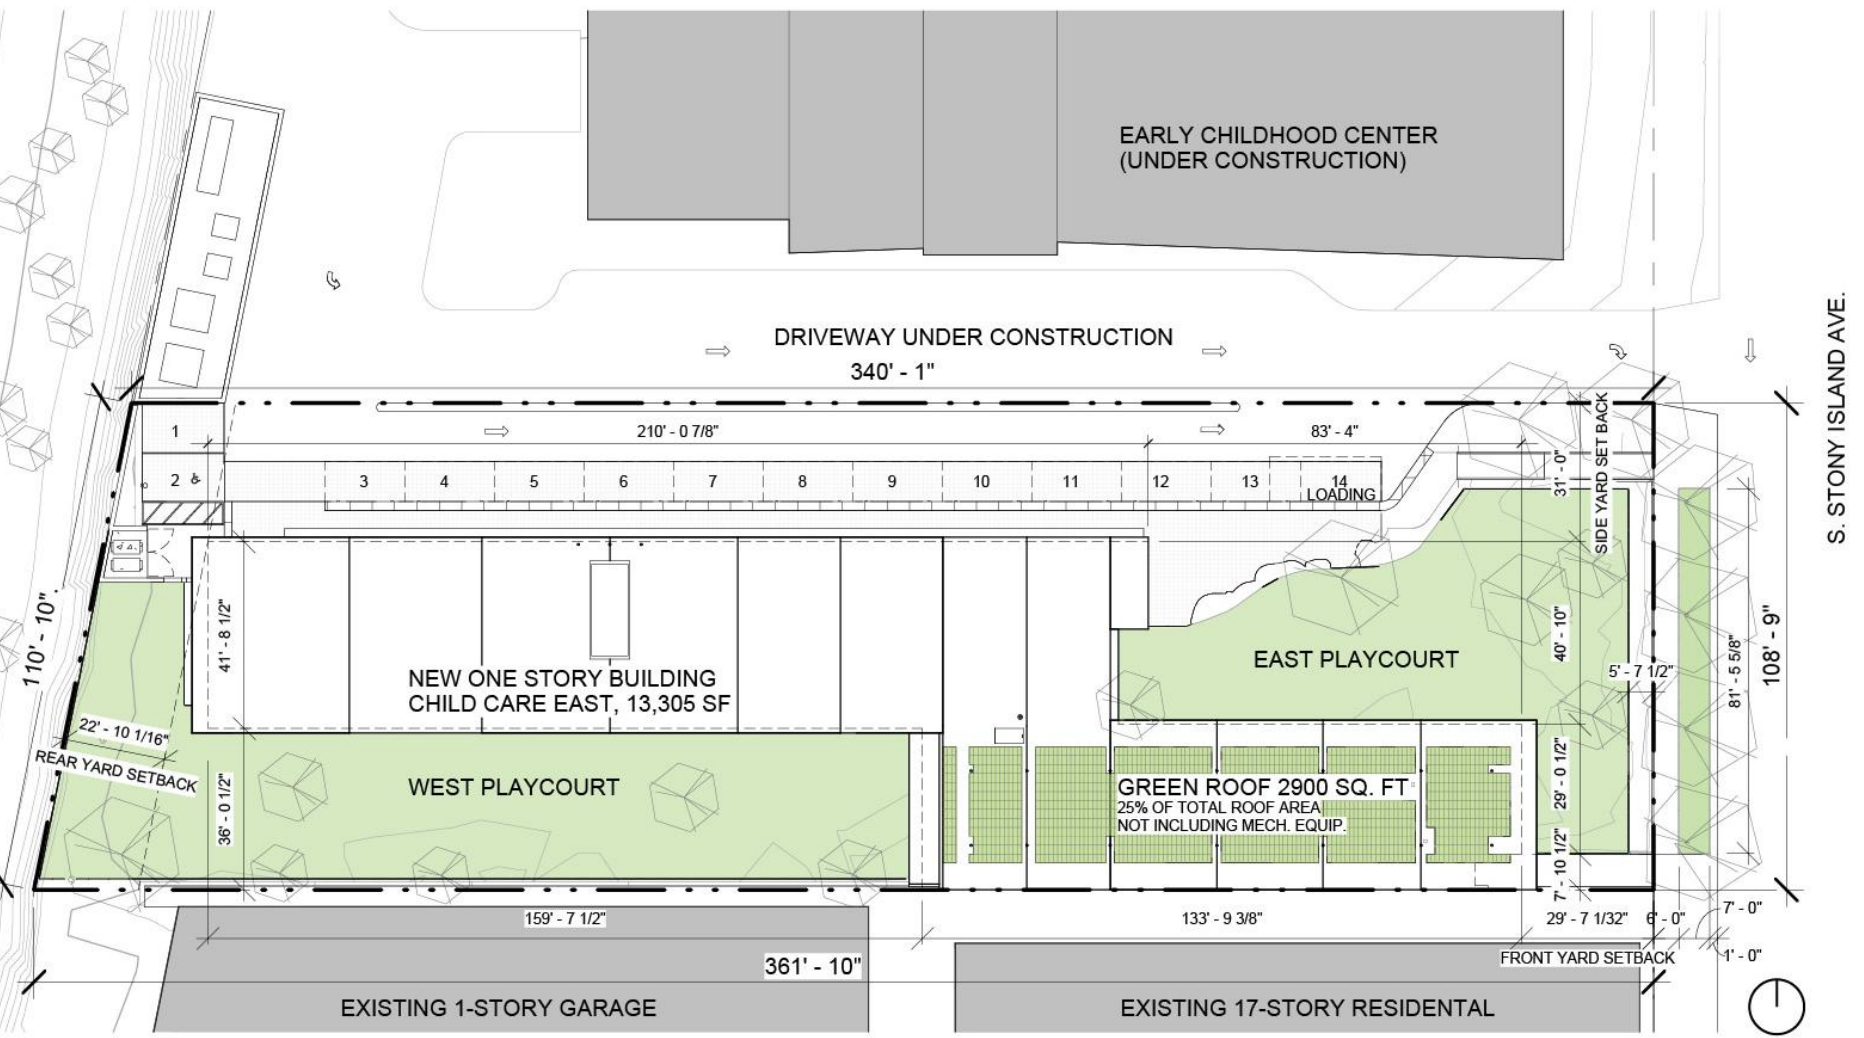

Child Care East – 5824 S. Stony Island