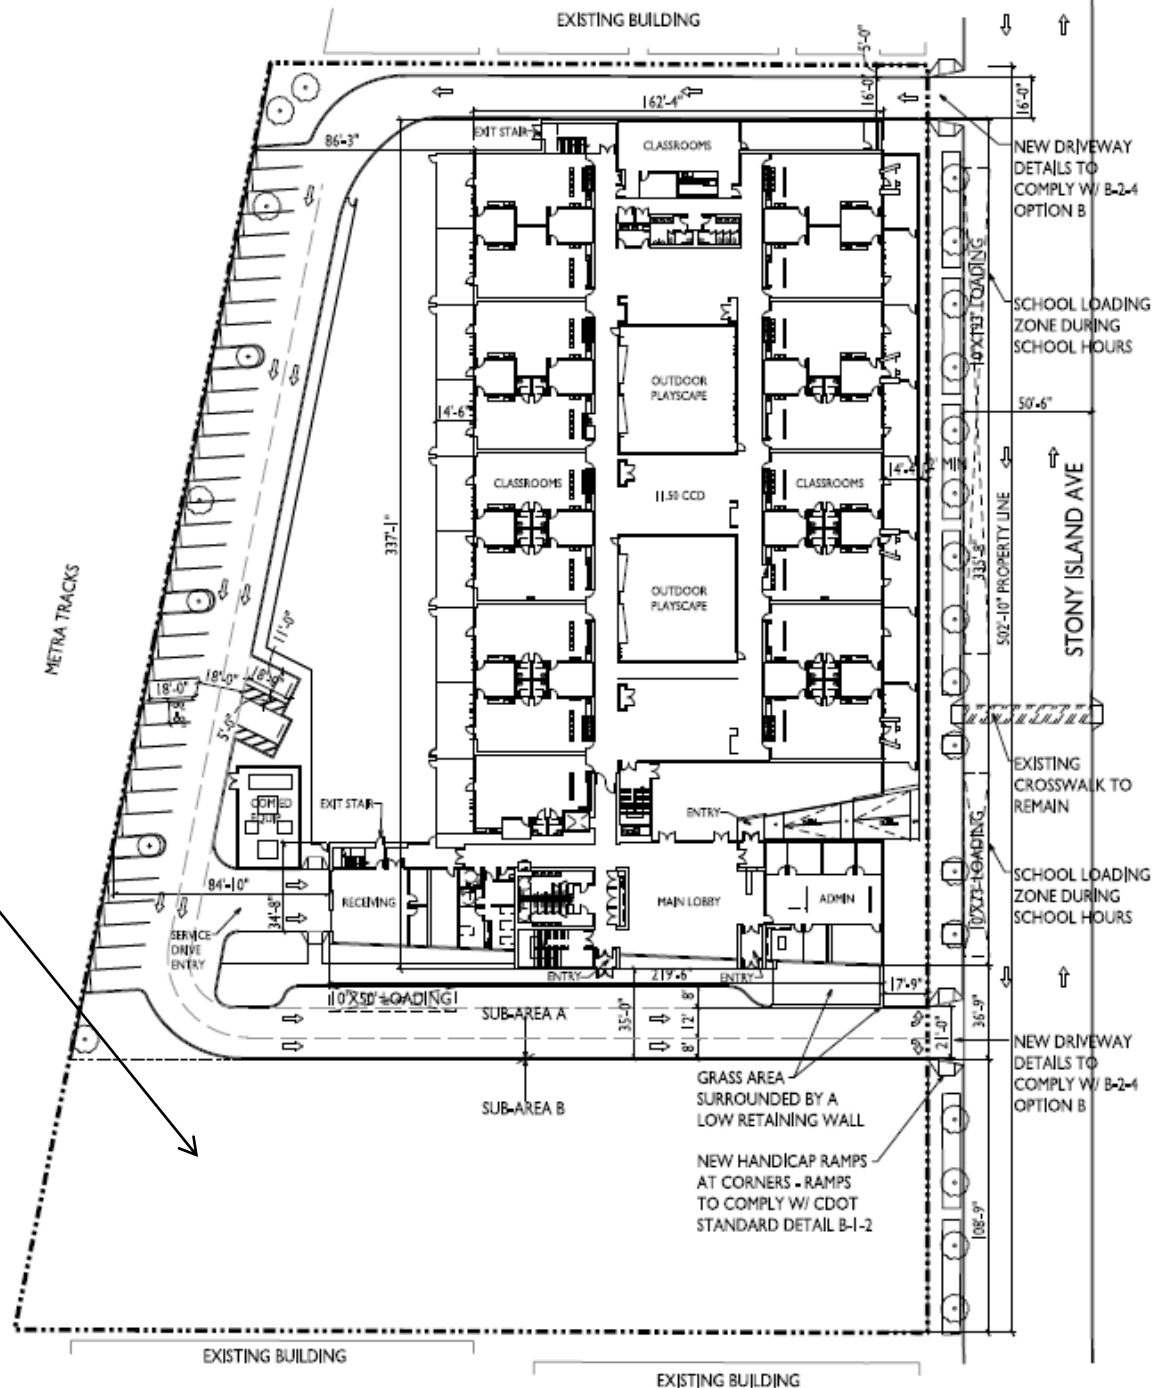

# Child Care East - 5824 S. Stony Island

Residential tower to the south of Child Care East site

Standing southeast of the site, looking northwest at the site. Building has been demolished.

Standing on the site, looking east.