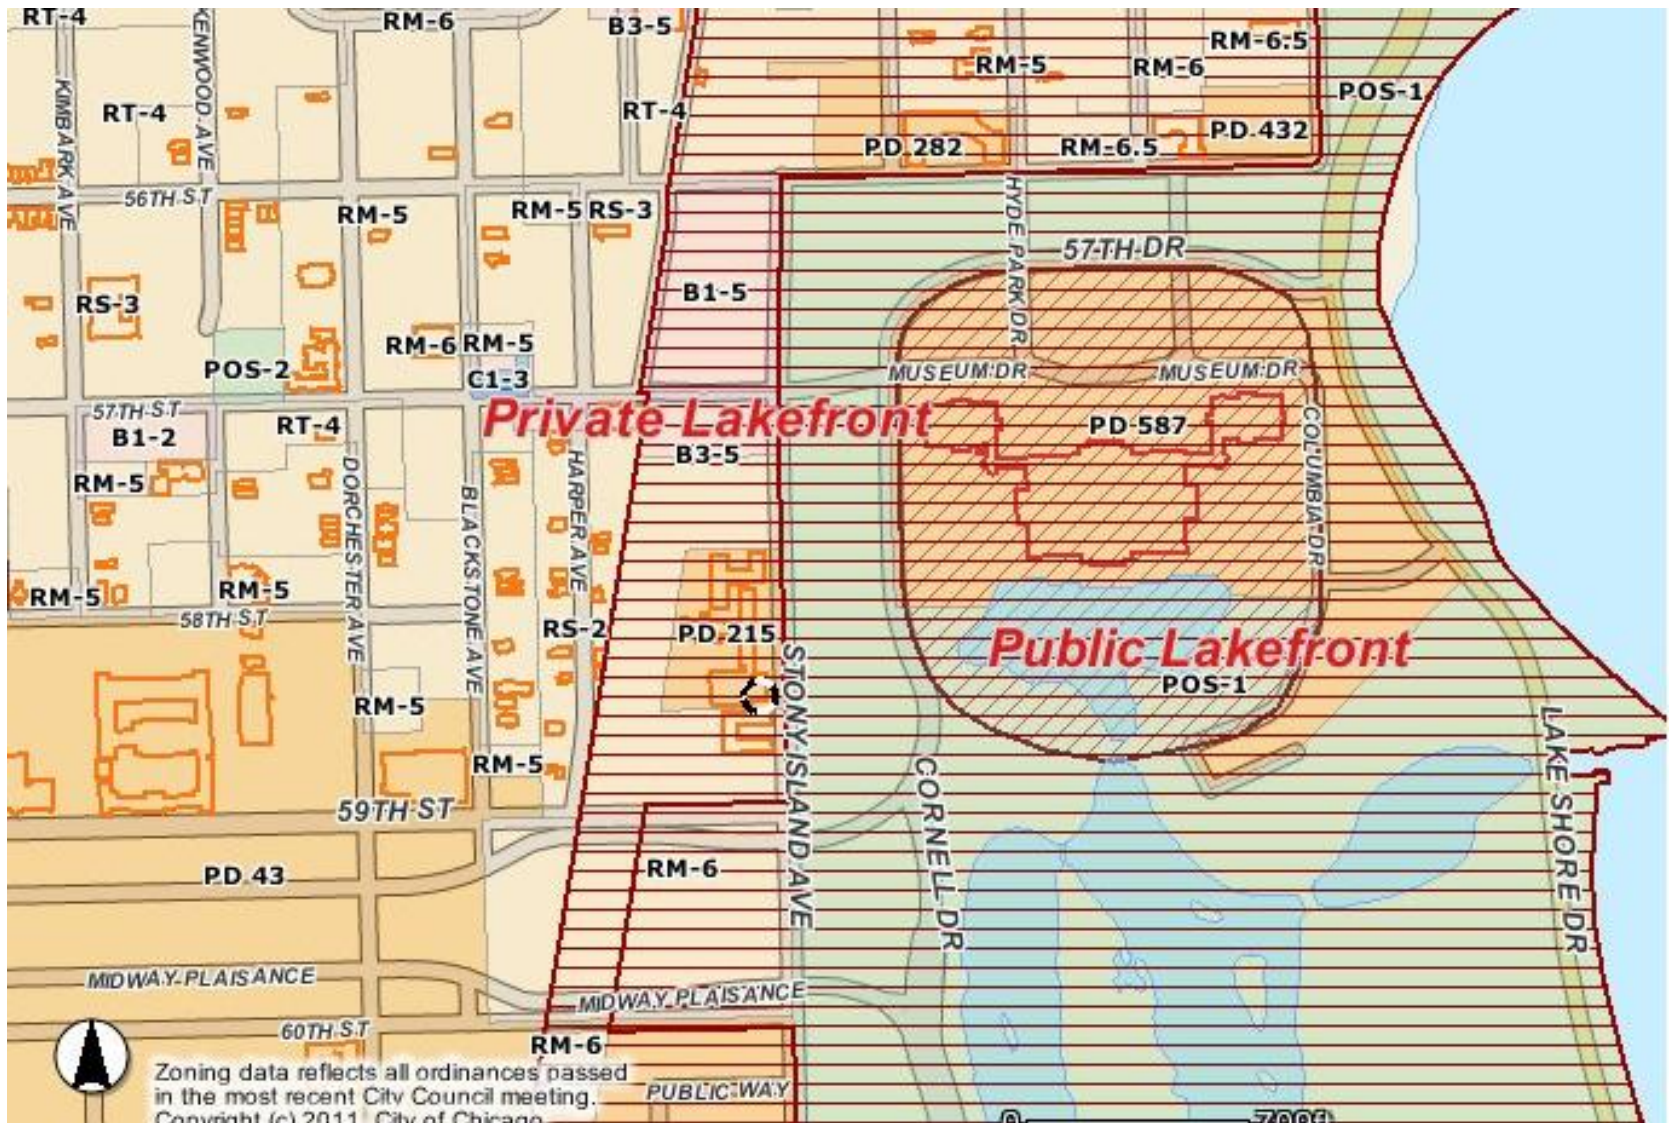

# Child Care East – 5824 S. Stony Island

---

THE UNIVERSITY OF  
**CHICAGO**

**Plan Commission**

July 19, 2012

# Child Care East - 5824 S. Stony Island

# Child Care East

# Child Care East - 5824 S. Stony Island

Residential tower to the south of Child Care East site

Standing southeast of the site, looking northwest at the site. Building has been demolished.

Standing on the site, looking east.