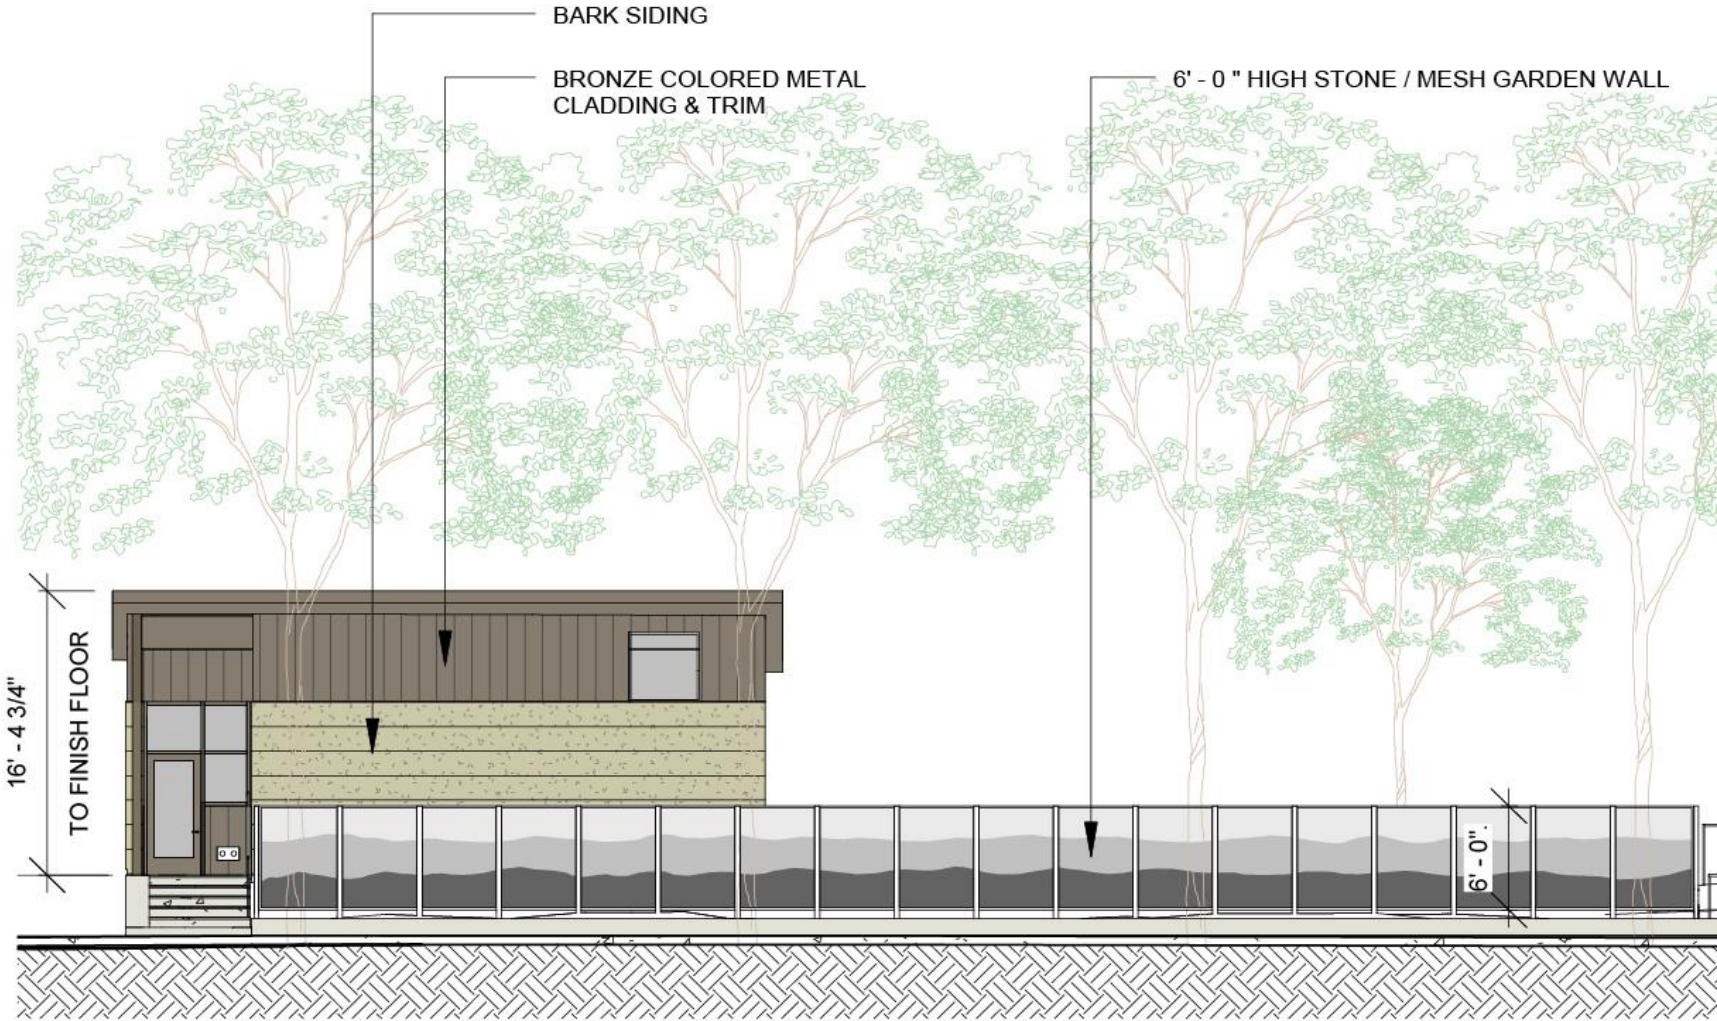

Child Care East – 5824 S. Stony Island